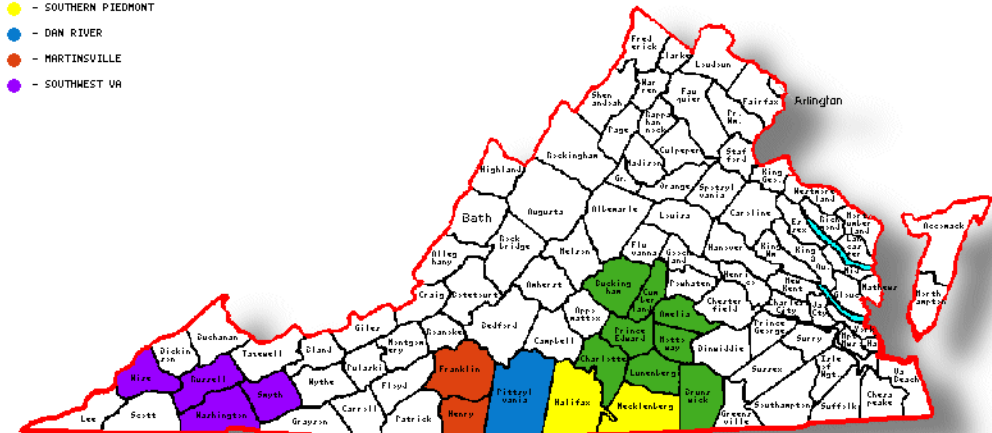

## ASSOCIATION (SHARED MLS) SERVICE AREAS

- - SOUTH CENTRAL
- - SOUTHERN PIEDMONT
- - DAN RIVER
- - MARTINSVILLE
- - SOUTHWEST VA

### NOTES:

•THE SOUTH CENTRAL ASSOCIATION SERVICE AREA ALSO INCLUDES THE 1/3 EASTERN PORTION OF MECKLENBURG COUNTY. THE MARTINSVILLE ASSOCIATION SERVICE AREA INCLUDE A PORTION OF FRANKLIN COUNTY.