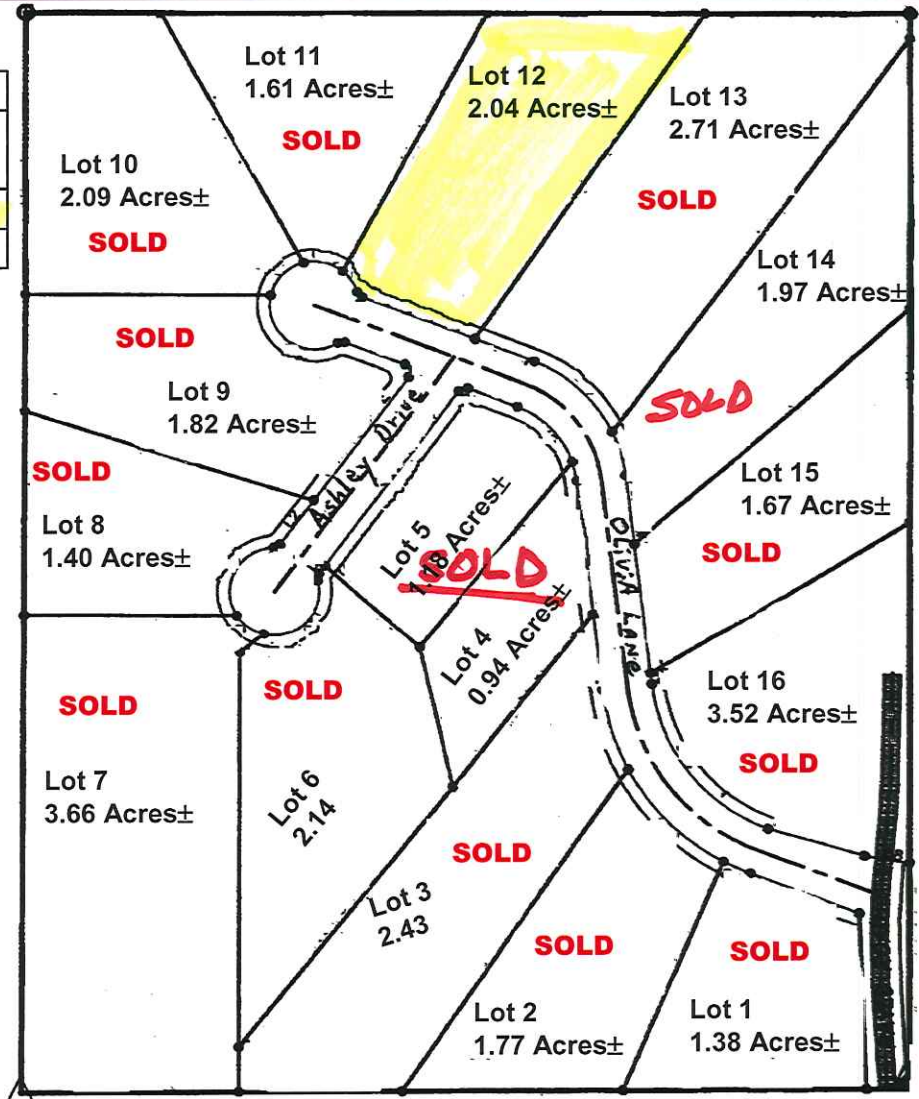

Holly Ridge Subdivision

LOT #	ACRES	PRICE
4 & 5 (sold together)	2.12	\$19,900
12	2.04	\$19,900
14	1.97	\$19,900

Lot 12 is the
only Lot left
for sale.

Call: _____
Sandra Wright
601-498-6936

Office: 601-433-2598