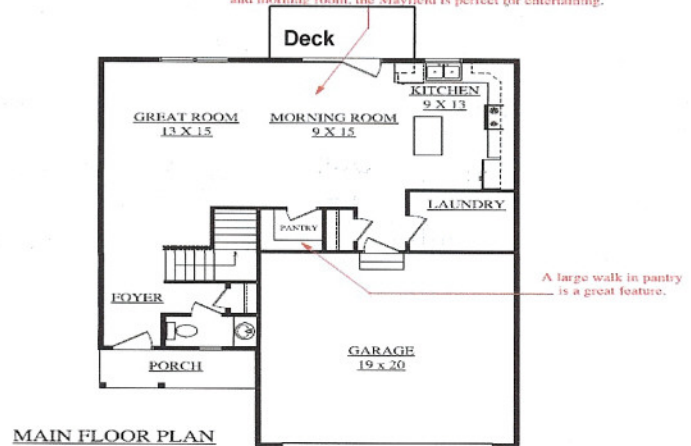

Brick and stucco front
1803 sq. ft.
3 bedroom
2 1/2 baths

Great room
Double garage attached
Laundry room
Kitchen
Deck
2 Heat pump

With the great room open to the kitchen and morning room, the Mayfield is perfect for entertaining.

Range
Dishwasher
Microwave
Andersen windows

**10 year
structural warranty**