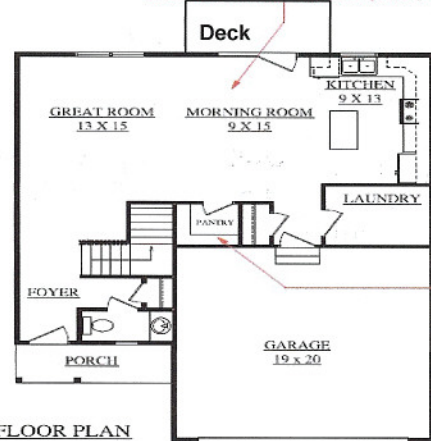

SCHUMACHER HOMES

BUILD ON YOUR LOT:

CALL FOR PRICING

Vinyl Siding
1803 sq. ft.
3 bedroom
2 1/2 baths

Value

The Mayfield A

Great room
Double garage attached
Laundry room
Kitchen
Deck
2 Heat pump

With the great room open to the kitchen and morning room, the Mayfield is perfect for entertaining.

MAIN FLOOR PLAN

Range
Dishwasher
Andersen windows

**10 year
structural warranty**

SECOND FLOOR PLAN

Model home can be modified before construction starts to completely satisfy the buyer.

Lot Prep and Utilities Not Included