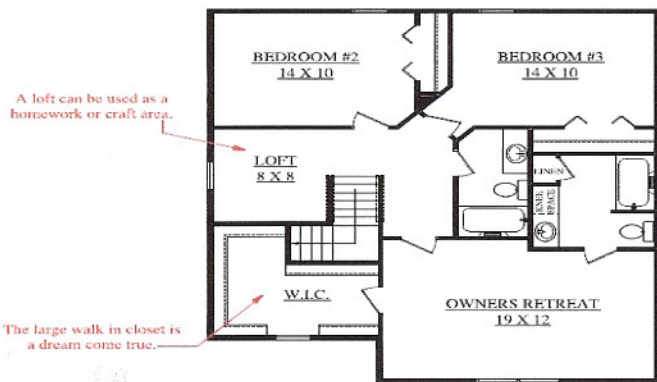

SCHUMACHER HOMES

BUILD ON YOUR LOT:

CALL FOR PRICING

Vinyl Siding
1803 sq. ft.
3 bedroom
2 1/2 baths

Value

The Mayfield A

Great room
Double garage attached
Laundry room
Kitchen
Deck
2 Heat pump

With the great room open to the kitchen and morning room, the Mayfield is perfect for entertaining.

MAIN FLOOR PLAN

Range
Dishwasher
Andersen windows

**10 year
structural warranty**

SECOND FLOOR PLAN

Model home can be modified before construction starts to completely satisfy the buyer.

Lot Prep and Utilities Not Included