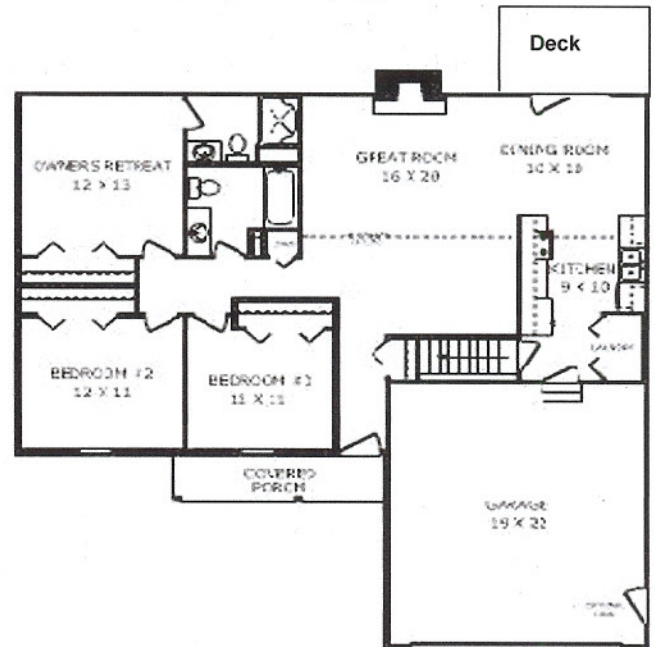

Model home can be modified before construction starts to completely satisfy the buyer.

Lot Prep and Utilities Not Included

Schumacher Home Models are priced for Wilkes County, North Carolina and marketed by Sherrill Faw Realty, LLC and are not official until approved by Schumacher Homes Representative.

PRICES MAY VARY AS CONDITIONS CHANGE WITHOUT NOTICE